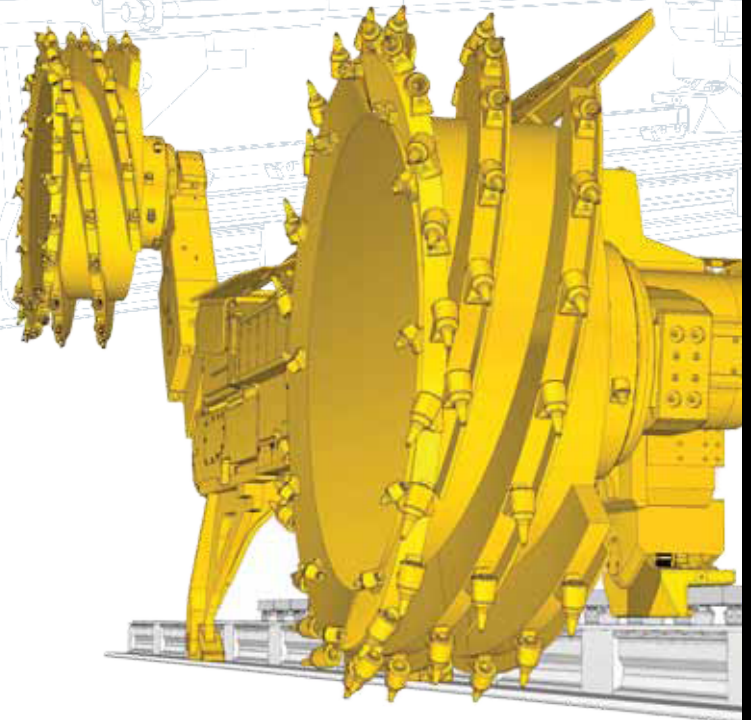

SL1000 Shearer Loader

The world's most powerful shearer loader, the Eickhoff SL1000, is specifically designed to enable peak performance in coal mines with extraction of seams having a height up to 7m.

But also mine operators with seams as low as 2.5m can profit from this machine due to its modular design principle, and by just changing some minor components, the 2x900kW cutting power can be installed in the lower seams as well.

Furthermore the Eickhoff SL1000 features maximum tunnel clearance underneath the machine body allowing even the biggest lumps to pass smoothly.

Early in 2007 the SL1000 was introduced to the world market with its first installation at Shenhua Energy/China.

The extensive experiences gained with the SL500 under Shenhua's hard cutting conditions guided the subsequent design of the SL1000 for up to 7m cutting height.

Thus even greater production rates were achieved with the Eickhoff SL1000 in operation.

Visit: eickhoffmining.com

Technical Details

Operating Range	2.7 - 7m (8.8'-22.9')
Voltage / Frequency	4160 V/60Hz
Total Installed Power	2590 kW
Cutting Drum Speed	29 - 41 rpm
Maximum Haulage Speed	40 m/min
Total Weight	110 - 155 t